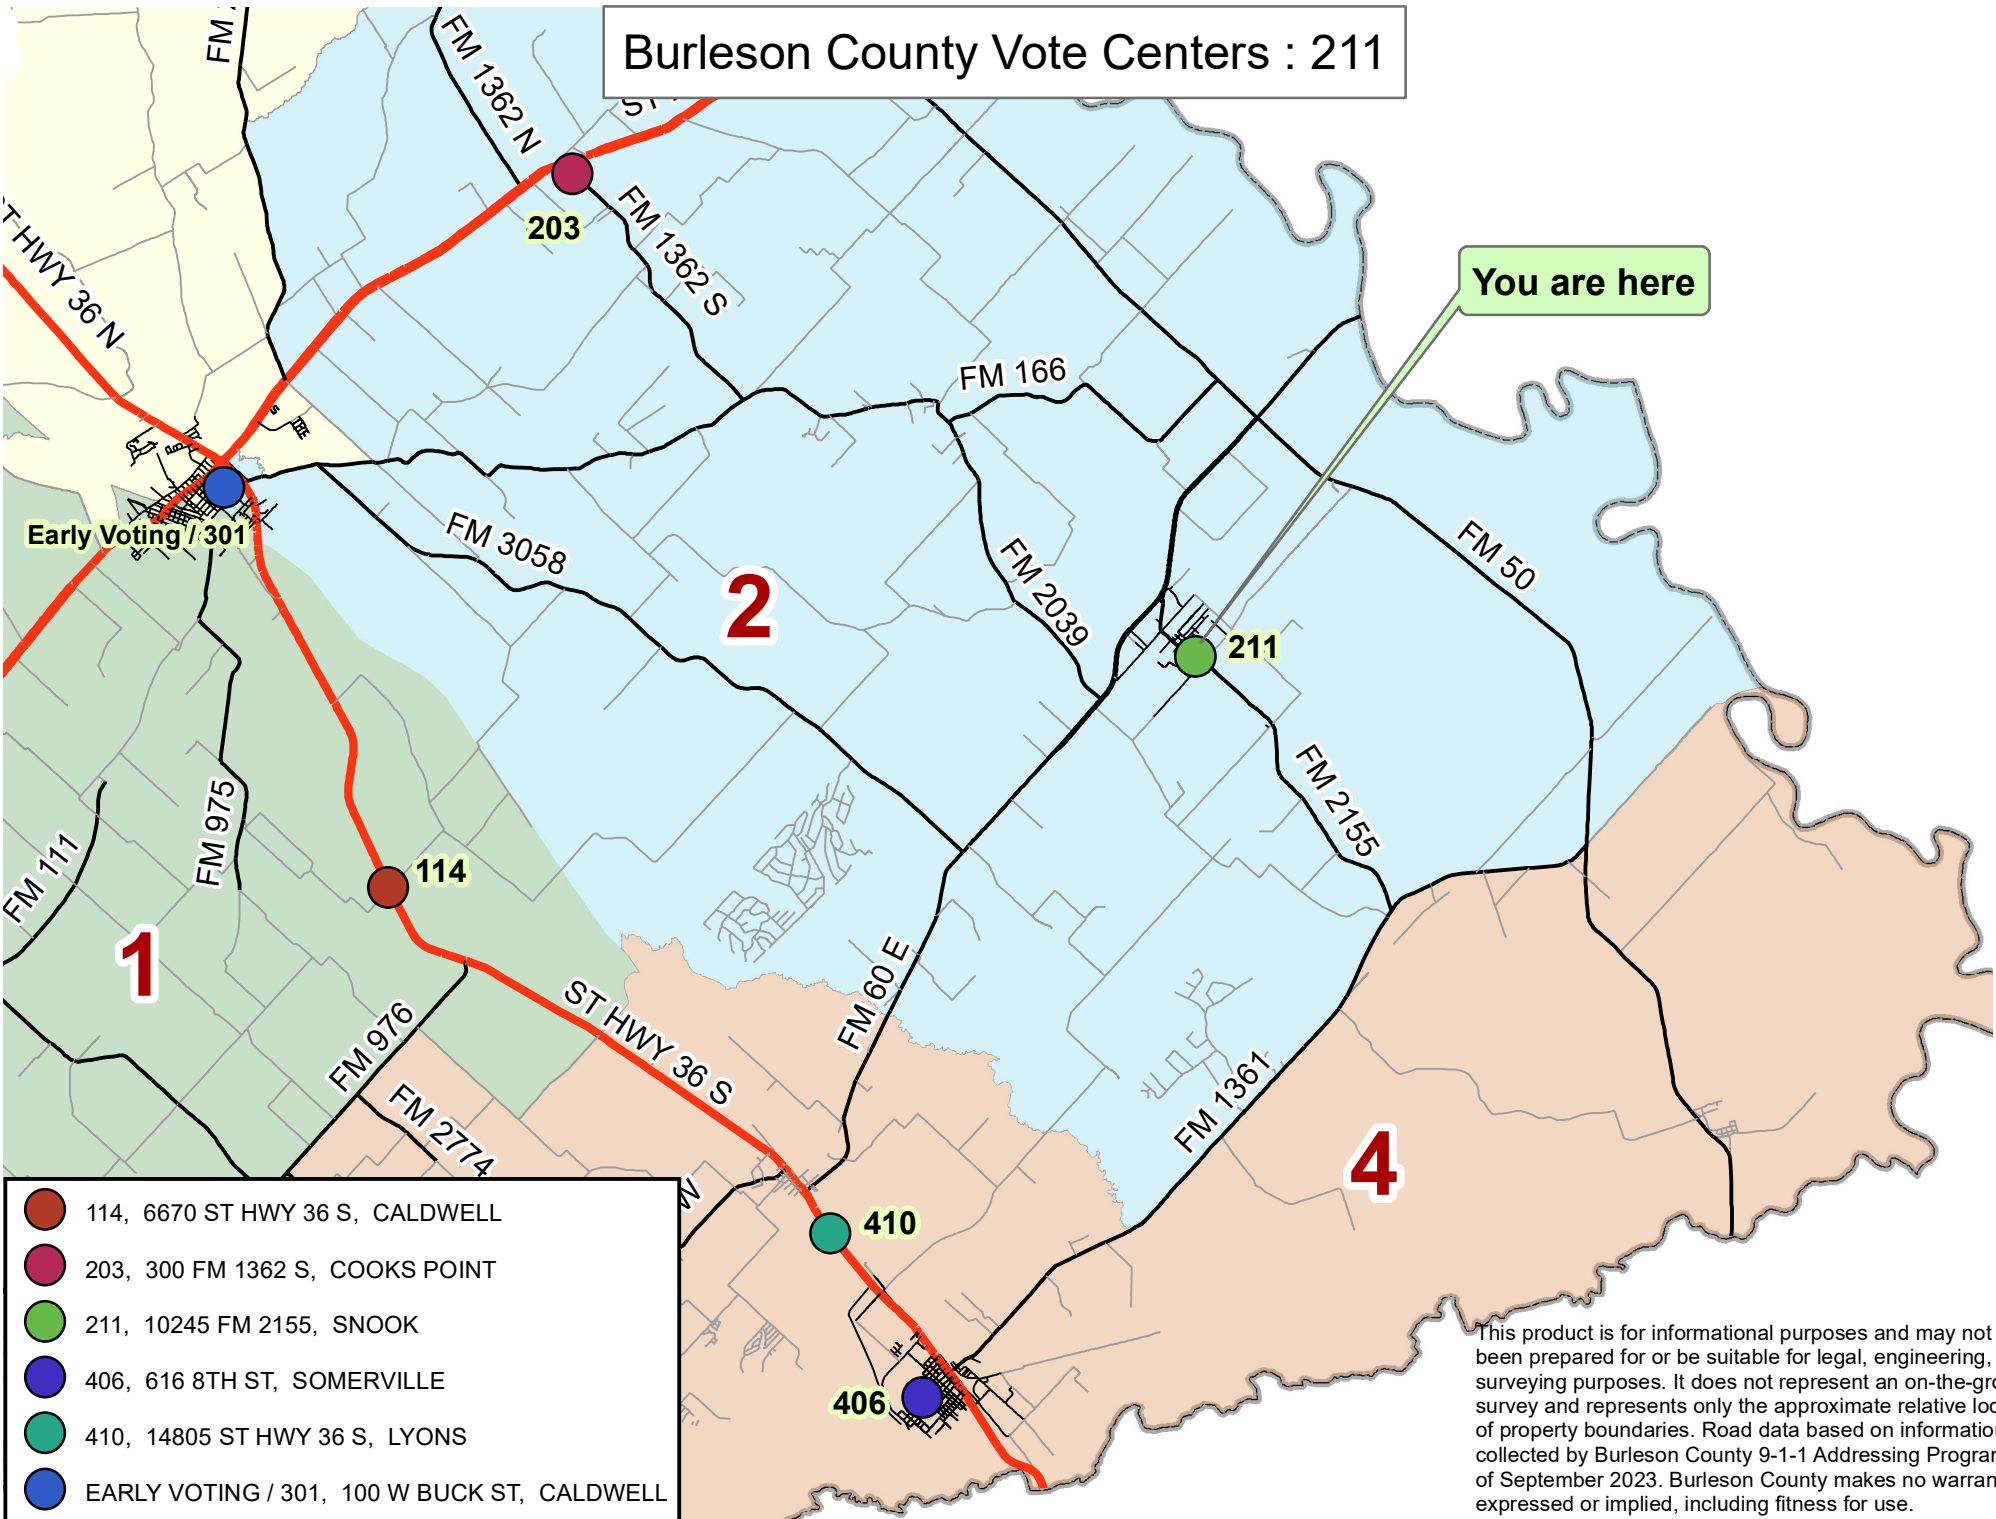

# Burleson County Vote Centers : 211

You are here

- 114, 6670 ST HWY 36 S, CALDWELL
- 203, 300 FM 1362 S, COOKS POINT
- 211, 10245 FM 2155, SNOOK
- 406, 616 8TH ST, SOMERVILLE
- 410, 14805 ST HWY 36 S, LYONS
- EARLY VOTING / 301, 100 W BUCK ST, CALDWELL

This product is for informational purposes and may not have been prepared for or be suitable for legal, engineering, or surveying purposes. It does not represent an on-the-ground survey and represents only the approximate relative location of property boundaries. Road data based on information collected by Burleson County 9-1-1 Addressing Program as of September 2023. Burleson County makes no warranties, expressed or implied, including fitness for use.