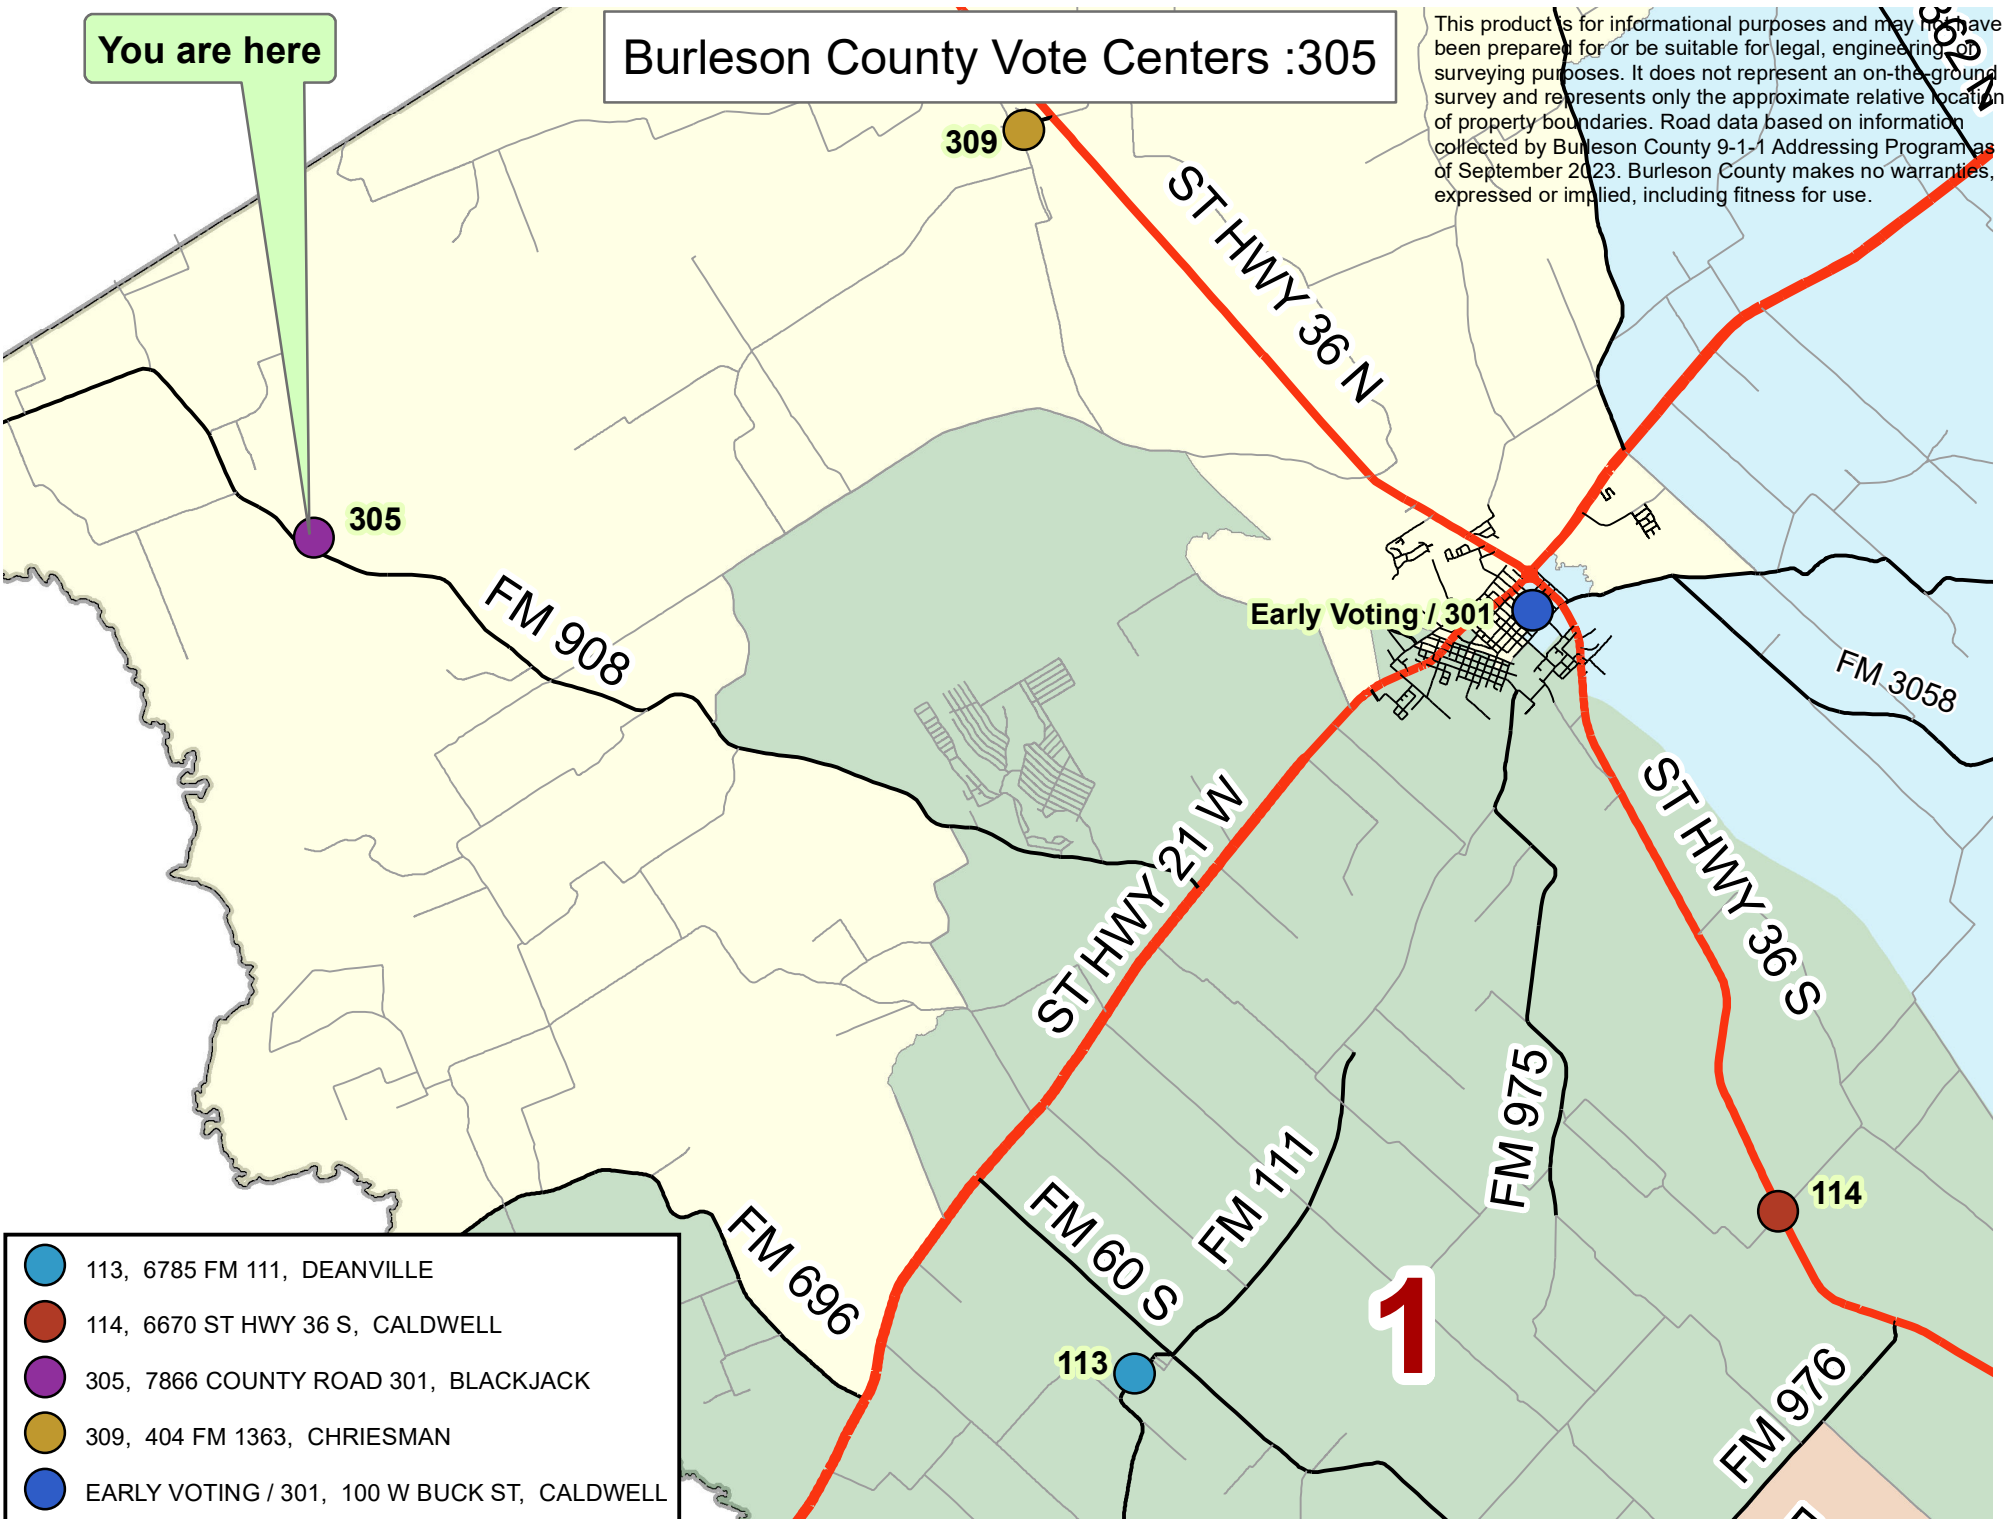

This product is for informational purposes and may not have been prepared for or be suitable for legal, engineering or surveying purposes. It does not represent an on-the-ground survey and represents only the approximate relative location of property boundaries. Road data based on information collected by Burleson County 9-1-1 Addressing Program as of September 2023. Burleson County makes no warranties, expressed or implied, including fitness for use.

Burleson County Vote Centers :305

You are here

- 113, 6785 FM 111, DEANVILLE
- 114, 6670 ST HWY 36 S, CALDWELL
- 305, 7866 COUNTY ROAD 301, BLACKJACK
- 309, 404 FM 1363, CHRISMAN
- EARLY VOTING / 301, 100 W BUCK ST, CALDWELL