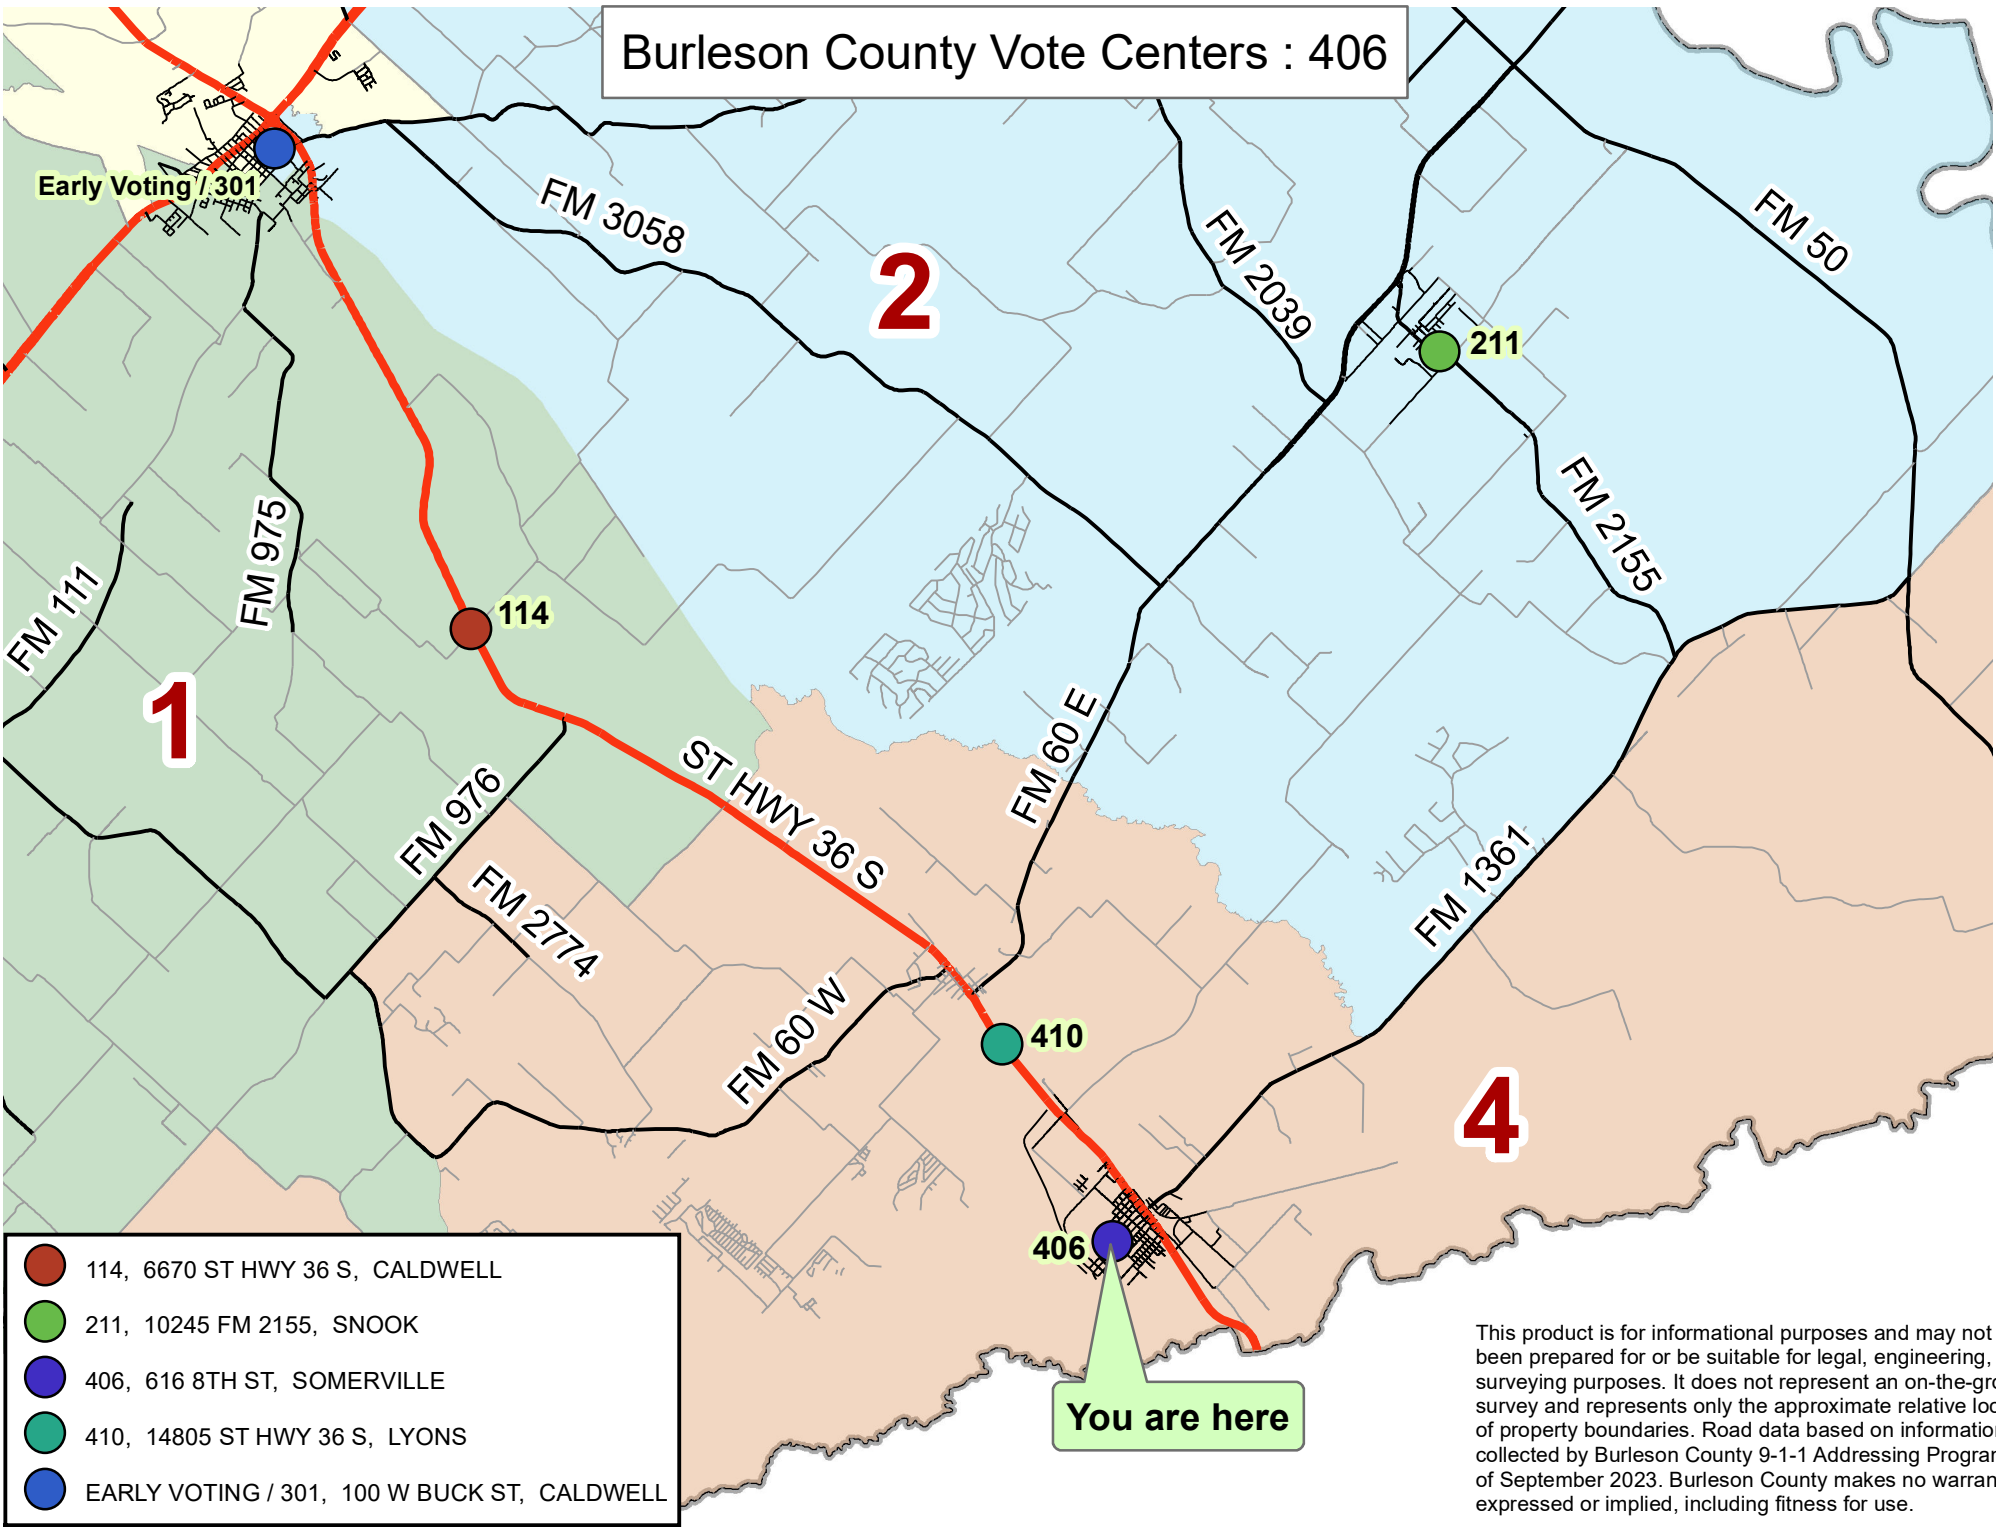

Burleson County Vote Centers : 406

- 114, 6670 ST HWY 36 S, CALDWELL
- 211, 10245 FM 2155, SNOOK
- 406, 616 8TH ST, SOMERVILLE
- 410, 14805 ST HWY 36 S, LYONS
- EARLY VOTING / 301, 100 W BUCK ST, CALDWELL

This product is for informational purposes and may not have been prepared for or be suitable for legal, engineering, or surveying purposes. It does not represent an on-the-ground survey and represents only the approximate relative location of property boundaries. Road data based on information collected by Burleson County 9-1-1 Addressing Program as of September 2023. Burleson County makes no warranties, expressed or implied, including fitness for use.