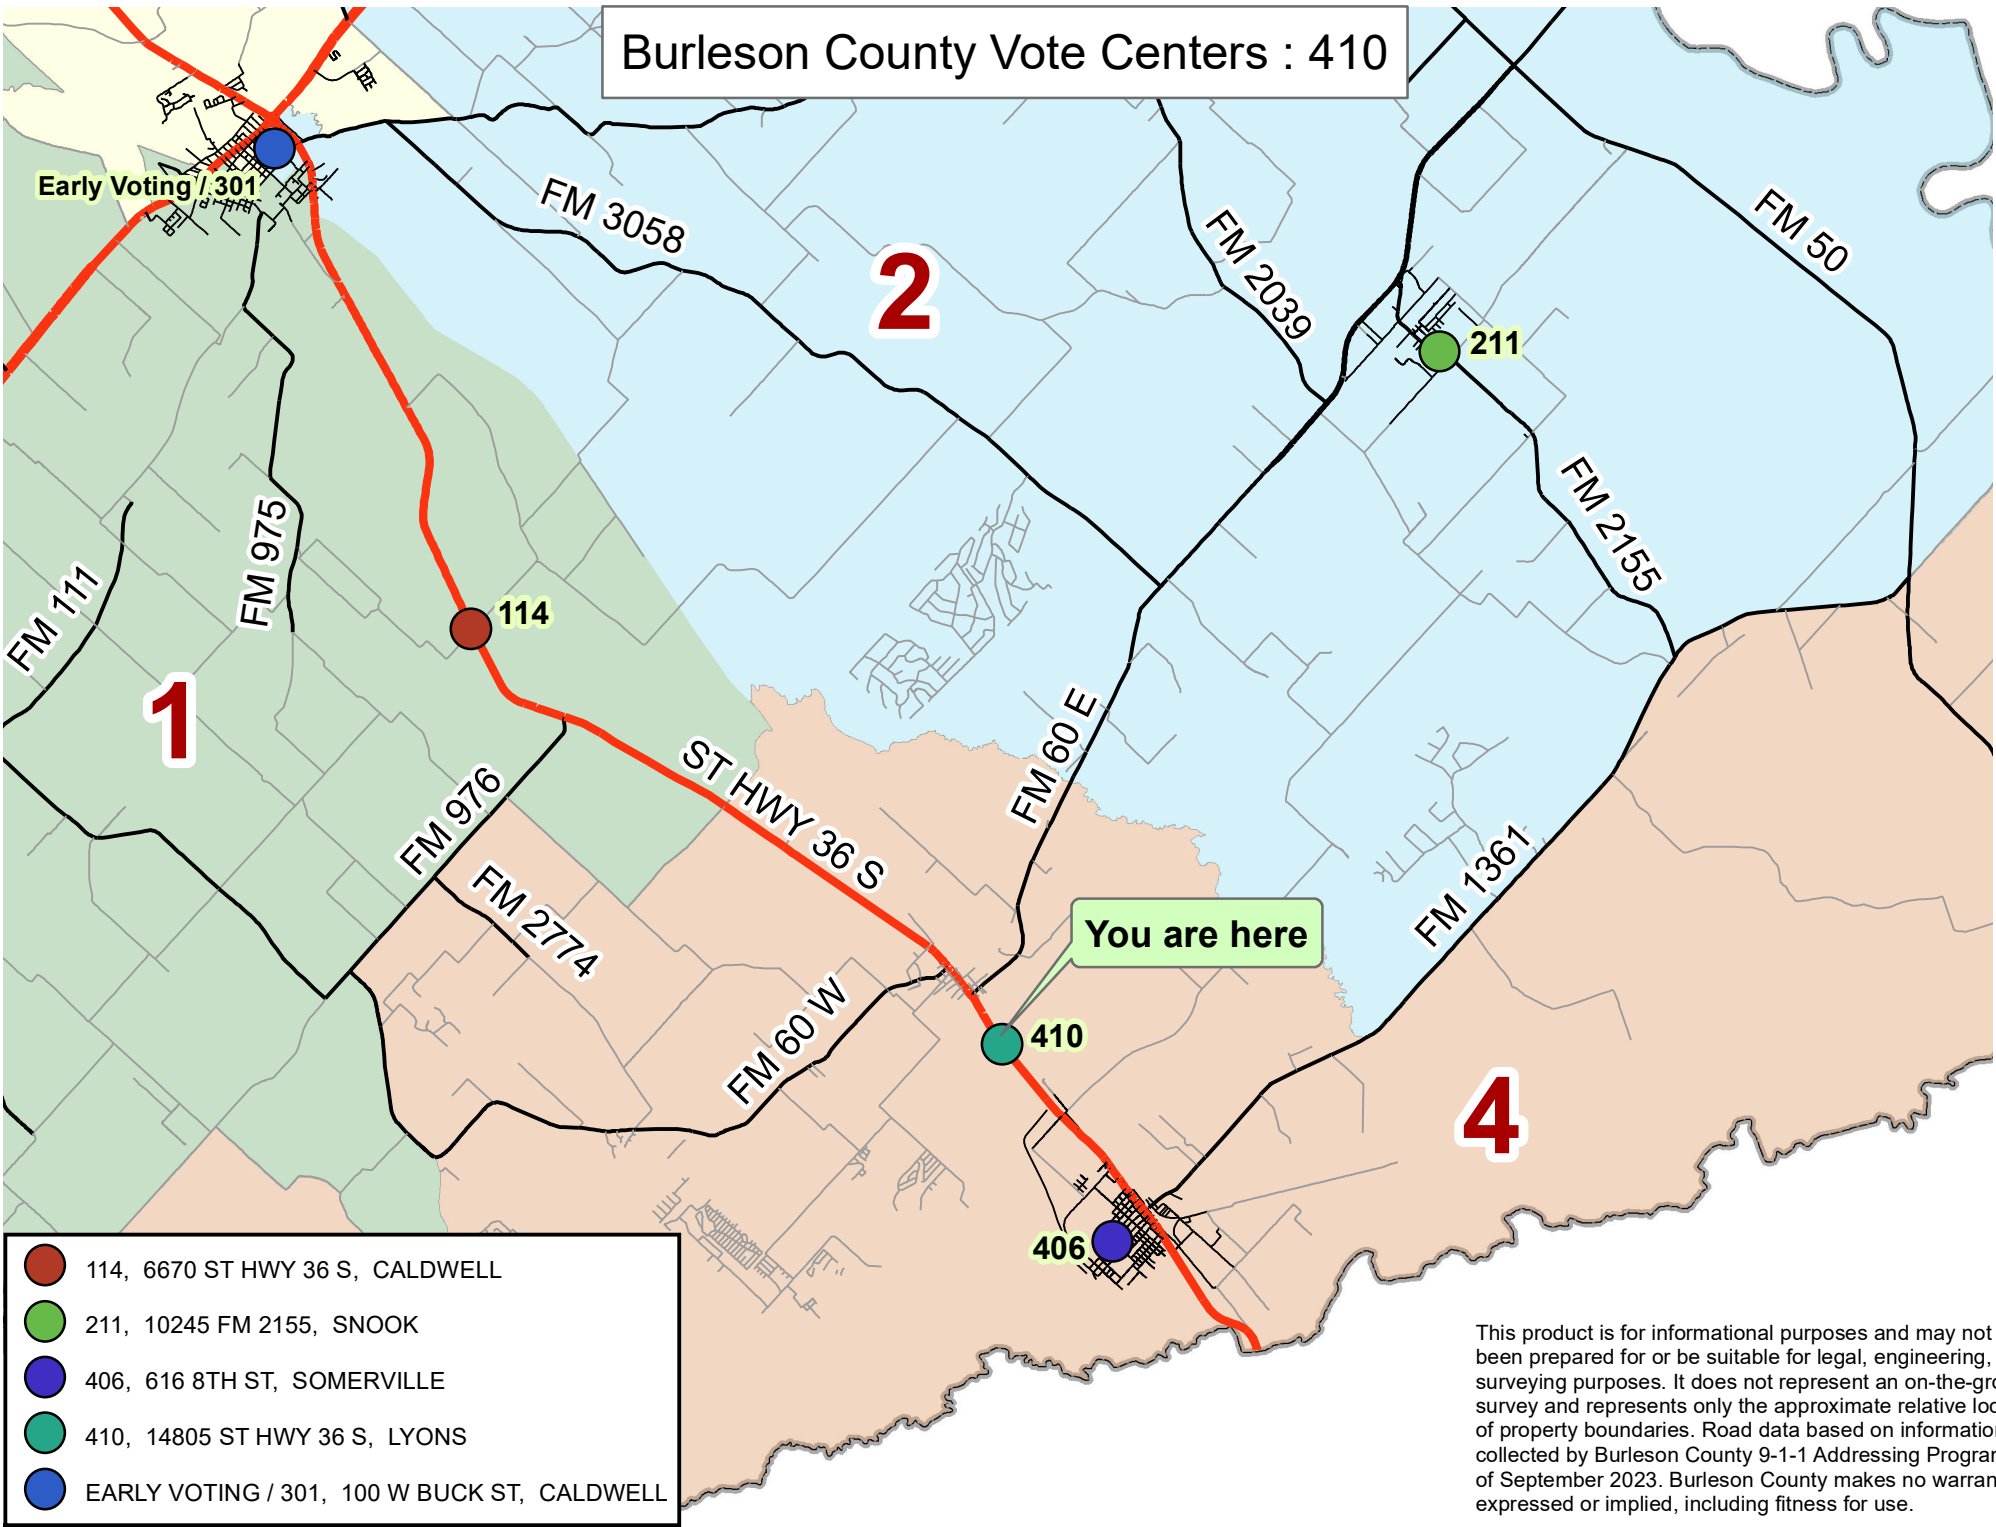

Burleson County Vote Centers : 410

- 114, 6670 ST HWY 36 S, CALDWELL
- 211, 10245 FM 2155, SNOOK
- 406, 616 8TH ST, SOMERVILLE
- 410, 14805 ST HWY 36 S, LYONS
- EARLY VOTING / 301, 100 W BUCK ST, CALDWELL

This product is for informational purposes and may not have been prepared for or be suitable for legal, engineering, or surveying purposes. It does not represent an on-the-ground survey and represents only the approximate relative location of property boundaries. Road data based on information collected by Burleson County 9-1-1 Addressing Program as of September 2023. Burleson County makes no warranties, expressed or implied, including fitness for use.