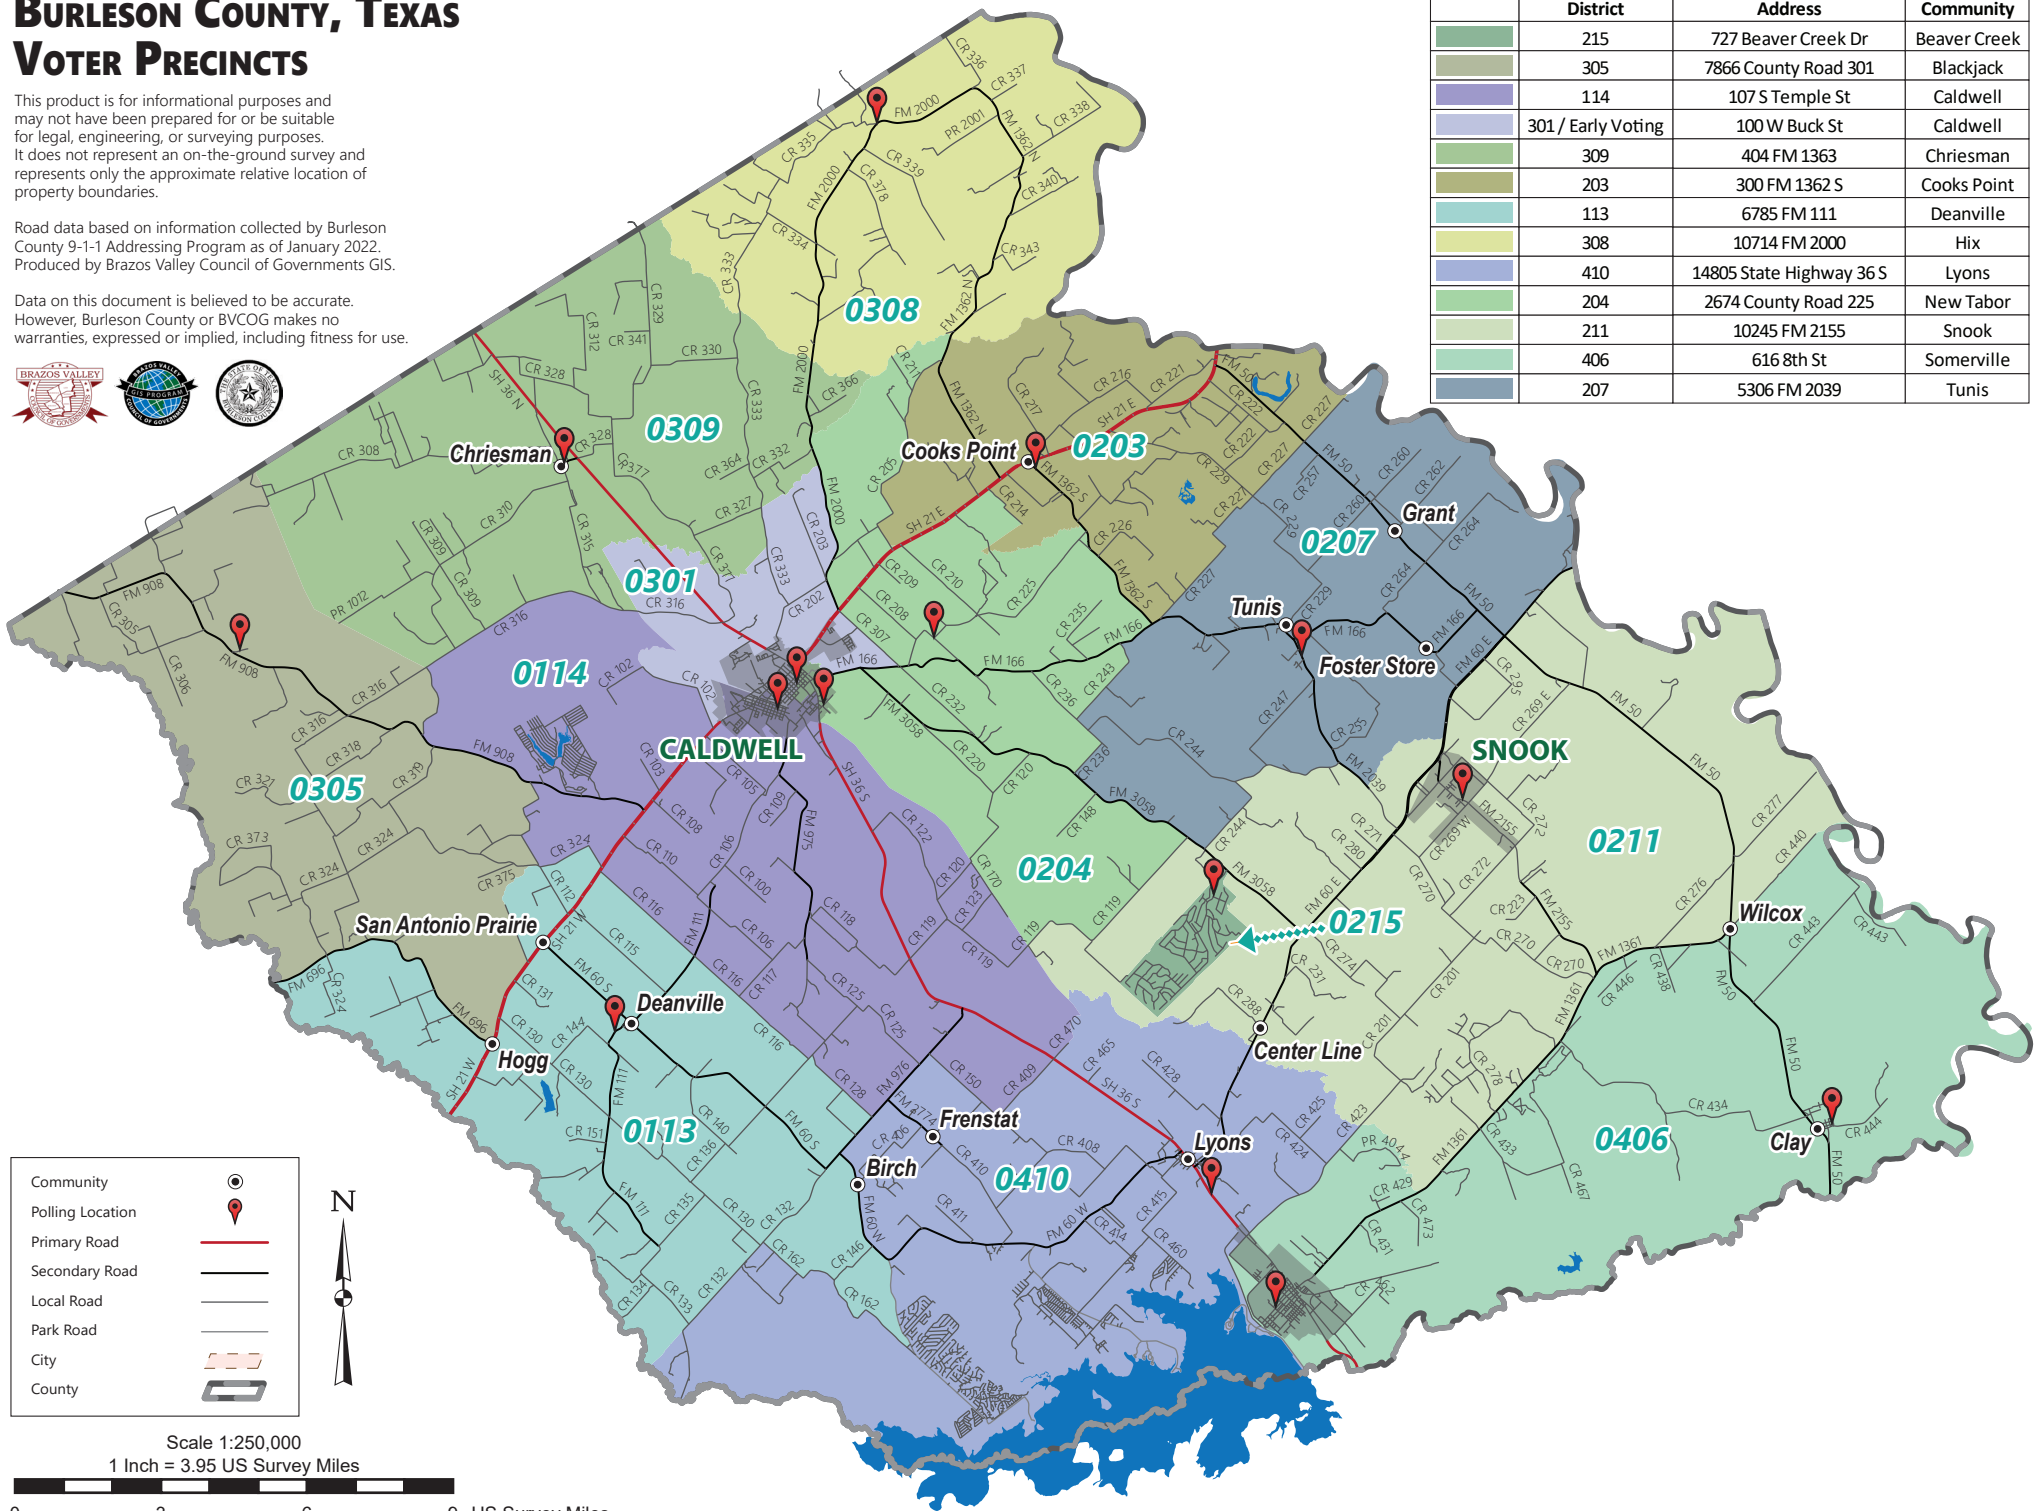

# BURLESON COUNTY, TEXAS

## VOTER PRECINCTS

This product is for informational purposes and may not have been prepared for or be suitable for legal, engineering, or surveying purposes. It does not represent an on-the-ground survey and represents only the approximate relative location of property boundaries.

Community

Polling Location

Primary Road

Secondary Road

Local Road

Park Road

City

County

Scale 1:250,000

1 Inch = 3.95 US Survey Miles